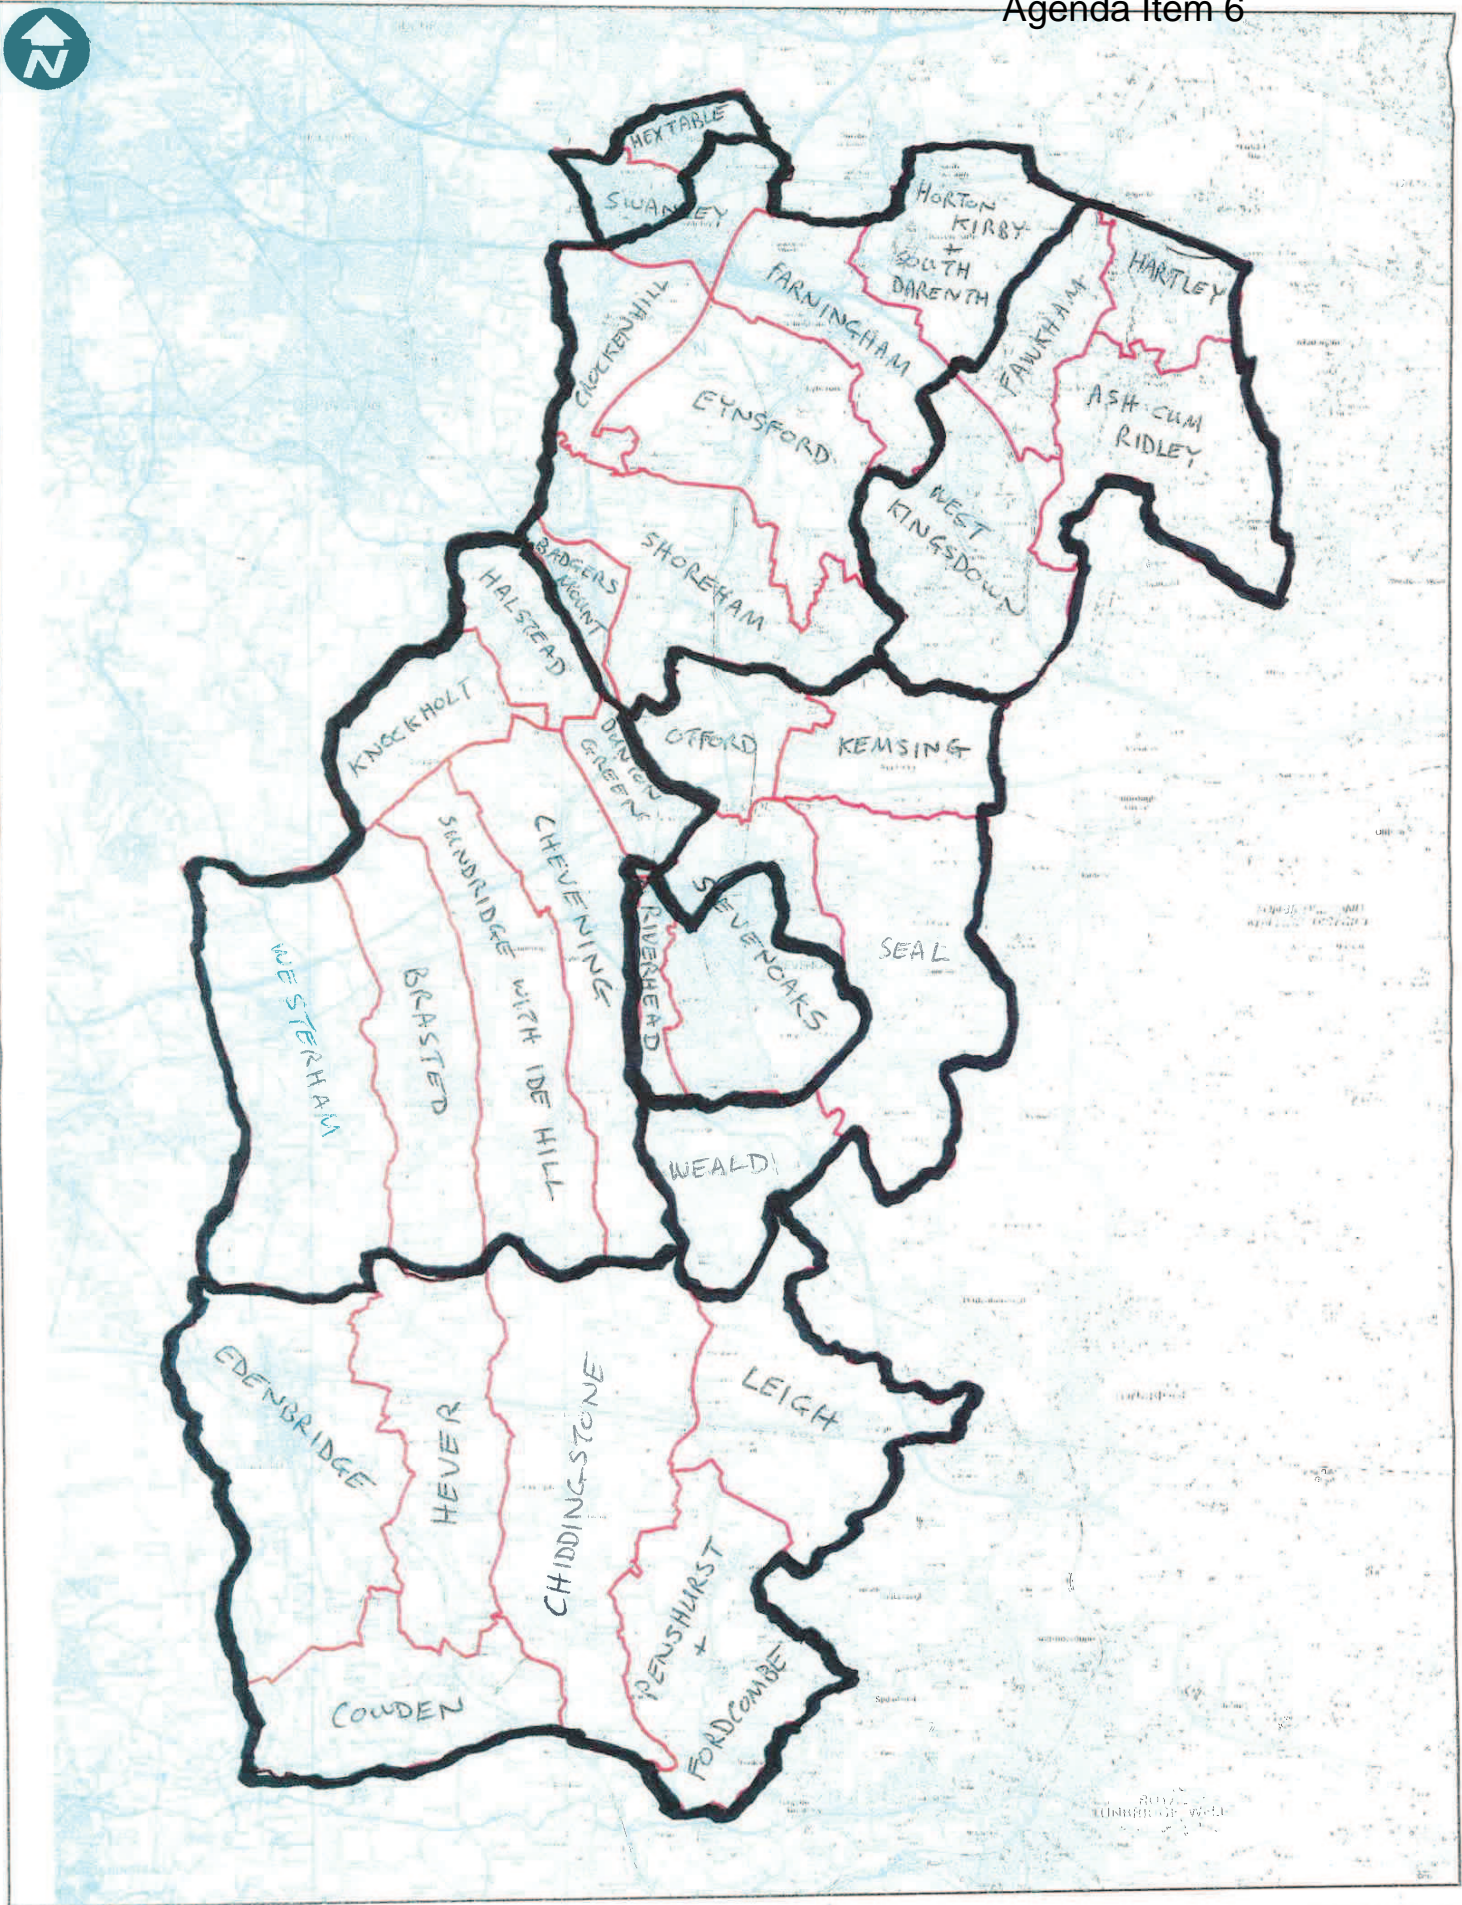

Sevenoaks Parishes

CURRENT 7
Divisions Page 1

Scale: 1:100,000
Date: May 2015