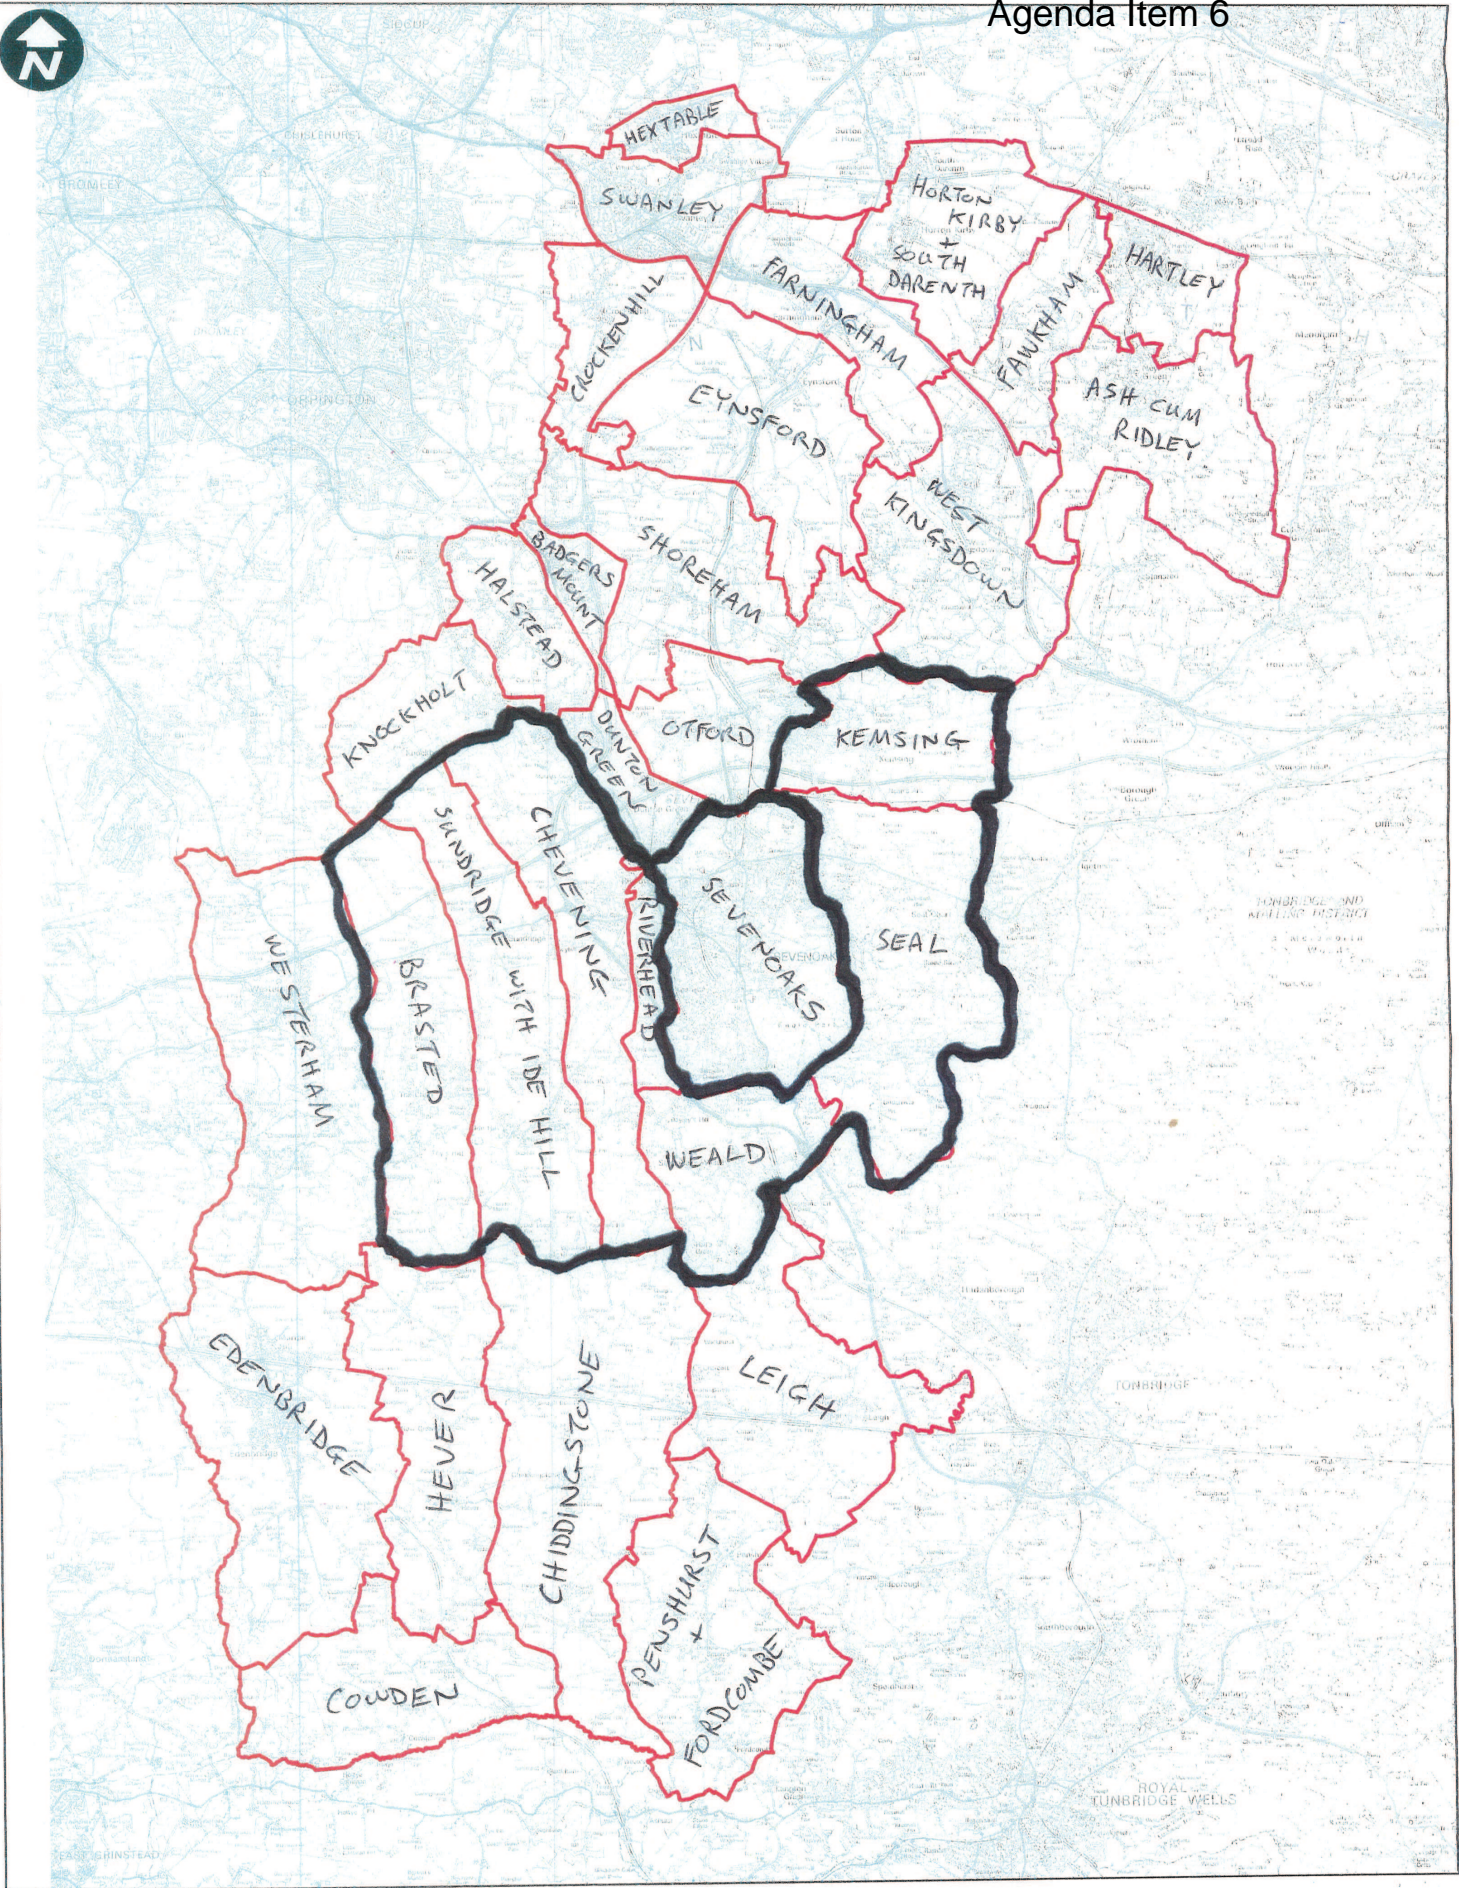

Sevenoaks Parishes

ALTERNATIVE ONE
- SEVENOAKS TOWN
COUNCIL NOT SPLIT.

Scale: 1:100,000
Date: May 2015